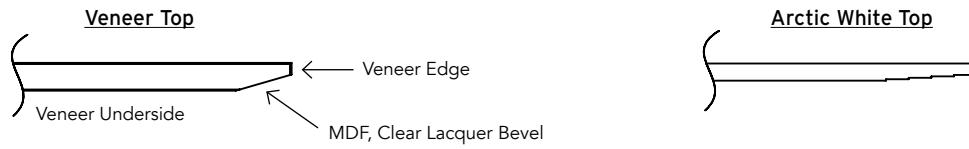

FEATURES

Frame

Chrome steel or standard powder coat finishes

Tops

Veneer tops (3/4" thick) using 1/16" MDF core with knife edge around the perimeter.
Solid surface top in 1/2" thick – (-SP) Arctic White only

Edge Detail

IMAGES

EKKO OCCASIONAL Table Series

EKKO Occasional Table Series

Example: Item number **EK-1000** + wood suffix **-MM** = **EK-1000-MM**

Item	Description	Dimensions	inches		Shipping Weight
			d	h	
EK-1000	ROUND TABLE	Outside	15 ³ / ₄	20 ⁵ / ₈	18 lbs.