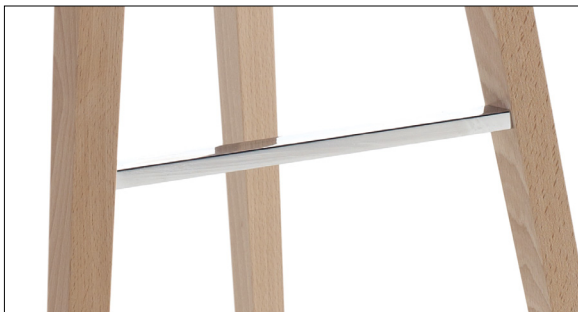

### Frame

Solid wood Beech frame

---

### Shell

Polypropylene shell with slightly textured surface on front of seat, and back is a glossy smooth color. Available in 3 colors **CI-White**, **CI-Stone**, and **CI-Lava**.

Chrome Footrest