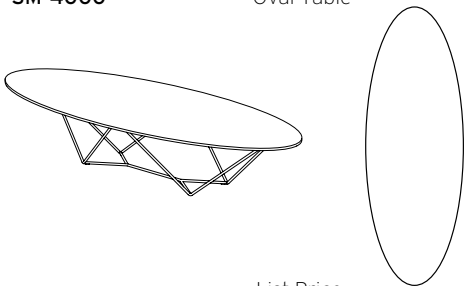

STEM Table Series

Example: item number SM-3000 + wood suffix -WW + metal suffix -SL = SM-3000-WW-SL

Item	Description	Dimensions	inches dia	h	Shipping Weight
SM-3000	Round Table	Overall	48	14 ¹ / ₂ acrylic 14 ⁷ / ₈ veneer	71 lbs. Acrylic 33 lbs. Veneer

		List Price	-BB	-MM	-OA	-WW	-ZZ	-AY
Finish		Wood Selection	Beech	Maple	Oak	Walnut	Zebrano	Acrylic
-SL	Stainless Steel		1436	1436	1436	1436	1436	1909
-PC	Powder Coat		1339	1339	1339	1339	1339	1809

Item	Description	Dimensions	l	inches w	h	Shipping Weight
SM-4000	Oval Table	Overall	70 ⁷ / ₈	28	14 ³ / ₈ acrylic 14 ¹ / ₂ veneer	79 lbs. Acrylic 38 lbs. Veneer