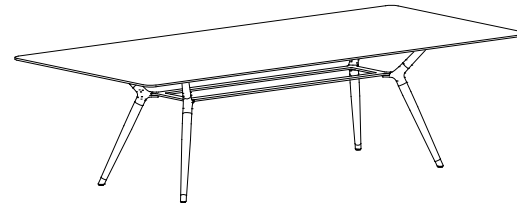

X2

Designed by Dante Bonuccelli

Licensed by Mobimex

DAVIS®

Round Tops

X2-1048
48" Top

X2-1060
60" Top

X2-1072
72" Top

Rectangle Tops

X2-2084
84" x 48" Top

X2-2096
96" x 48" Top

X2-2108
108" x 48" Top

X2-2120
120" x 48" Top

X2-2144
144" x 48" Top

Double Rectangle Tops

X2-3168
168" x 60" Top

X2-3192
192" x 60" Top

X2-3216
216" x 60" Top