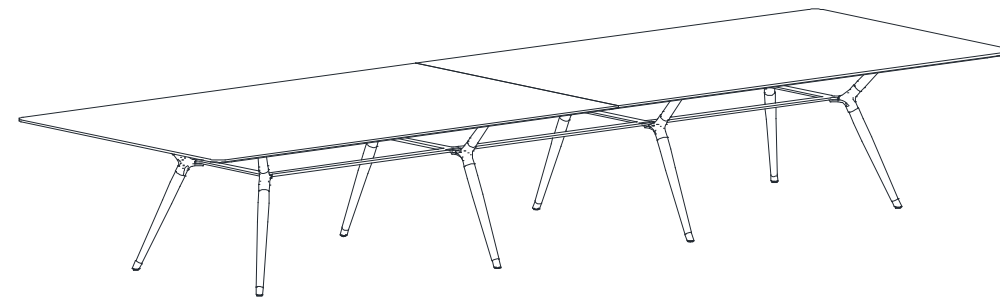

X2

Designed by Dante Bonuccelli

Licensed by Mobimex

DAVIS®

Round Tops

X2-1048
48" Top

X2-1060
60" Top

X2-1072
72" Top

Rectangle Tops

X2-2084
84" x 48" Top

X2-2096
96" x 48" Top

X2-2108
108" x 48" Top

X2-2120
120" x 48" Top

X2-2144
144" x 48" Top

Double Rectangle Tops

X2-3168
168" x 60" Top

X2-3192
192" x 60" Top

X2-3216
216" x 60" Top