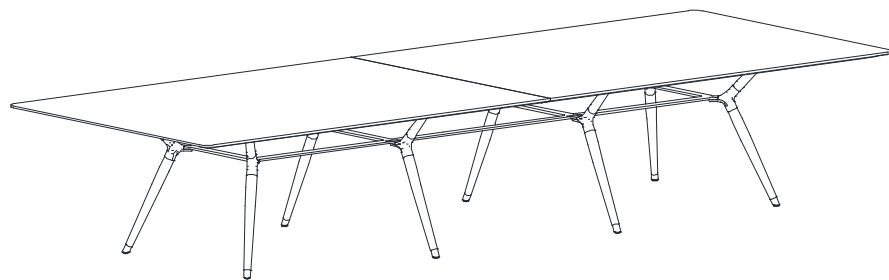

X2

Designed by Dante Bonuccelli

Licensed by Mobimex

DAVIS®

Round Tops

X2-1048
48" Top

X2-1060
60" Top

X2-1072
72" Top

Rectangle Tops

X2-2084
84" x 48" Top

X2-2096
96" x 48" Top

X2-2108
108" x 48" Top

X2-2120
120" x 48" Top

X2-2144
144" x 48" Top

Double Rectangle Tops

X2-3168
168" x 60" Top

X2-3192
192" x 60" Top

X2-3216
216" x 60" Top