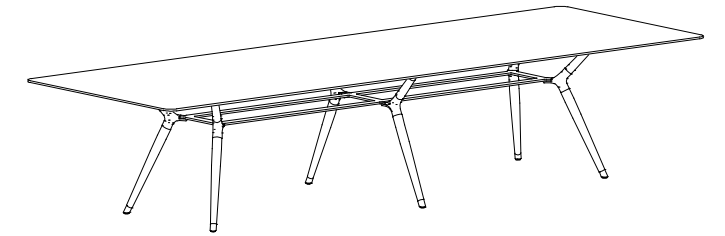

X2

Designed by Dante Bonuccelli

Licensed by Mobimex

DAVIS®

Round Tops

X2-1048
48" Top

X2-1060
60" Top

X2-1072
72" Top

Rectangle Tops

X2-2084
84" x 48" Top

X2-2096
96" x 48" Top

X2-2108
108" x 48" Top

X2-2120
120" x 48" Top

X2-2144
144" x 48" Top

Double Rectangle Tops

X2-3168
168" x 60" Top

X2-3192
192" x 60" Top

X2-3216
216" x 60" Top