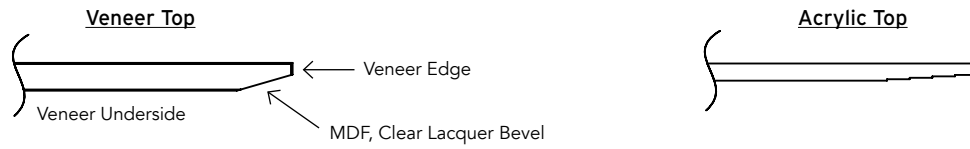

EKKO OCCASIONAL Table Series

Specifications	2
Images	3
Veneer Finishes	4
Powder Coat Finishes	5
EK-1000	6

For information concerning Condition of Sales, Warranty, Fabric, Finishes, etc., please download the *Conditions of Sales.pdf* on the Davis web site: www.davisfurniture.com

FEATURES

Frame

Chrome steel or standard powder coat finishes

Tops

Veneer tops (3/4" thick) using 1/16" MDF core with knife edge around the perimeter.
Solid surface top in 1/2" thick – (-AY) Acrylic White only

Edge Detail