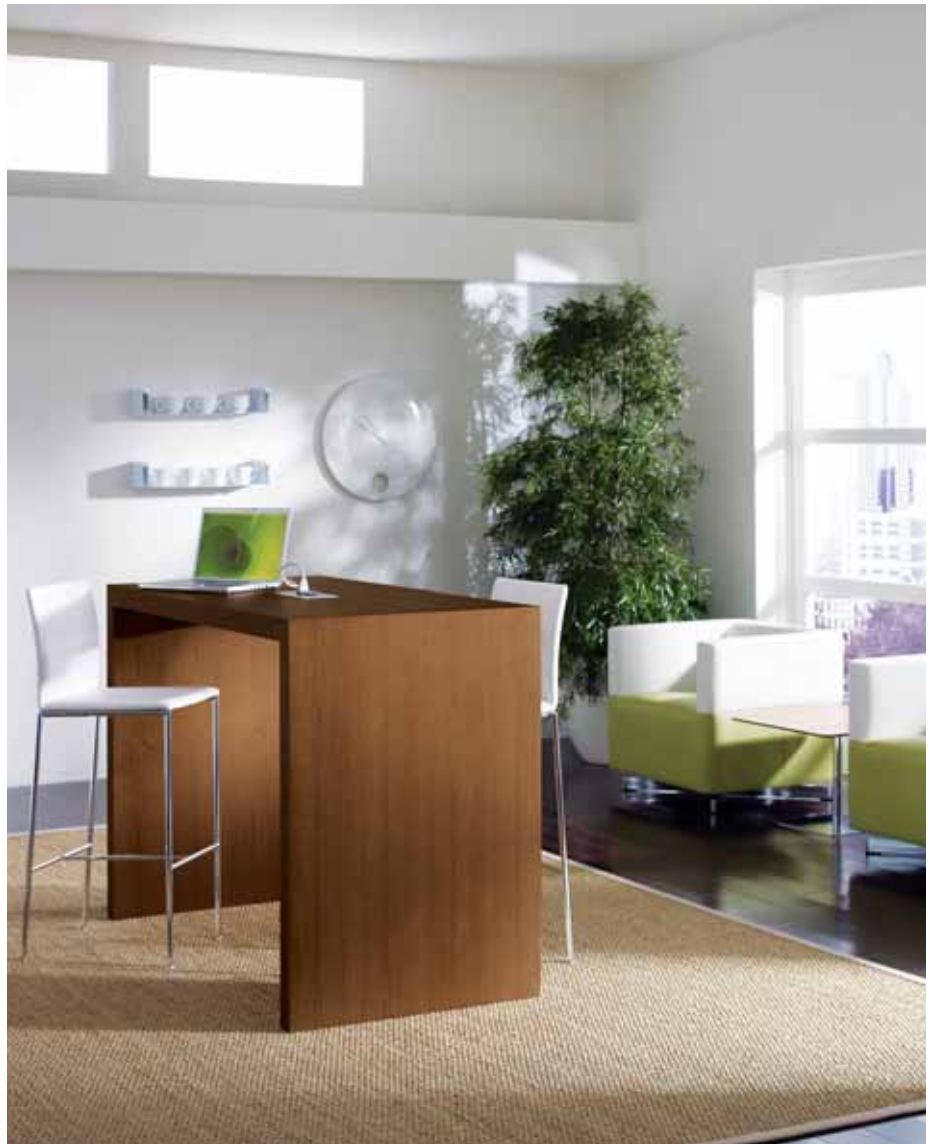

PRAT...add power or data

All tables may be ordered with optional power or power/data unit. There is a metal channel under the table to manage the wires. The power plug feeds out of the side leg to plug into a floor monument.

*top photo:* PR-7059-WW 59" Stand-up Table / 9000 Walnut with PR-70PP Double Plug Unit, shown with MilanoLight Bar Stools and Meo Lounge Series

PRAT...clean lines with broad market appeal

Davis offers a standard solution to the dilemma of the custom Parson table with the PRAT Table Series. This table has a broad range of functions...from elegant restaurants to wi-fi cafés. The mitered joints and excellent craftsmanship sets this table apart from the typical offerings.

Three standard size tables are available at 42" high, 29" deep with lengths at 59", 89" or 119". There are five standard veneers - beech, maple, oak, walnut, and zebrano. Solid and wood grain laminates are also offered on these tables. Customs are available upon request.

*shown: three - PR-7089-ZZ 89" Stand-up Tables / 3302 Grey Zebrano, shown with MilanoLight Bar Stools*

*For more information on the PRAT Table Series please visit our website.*