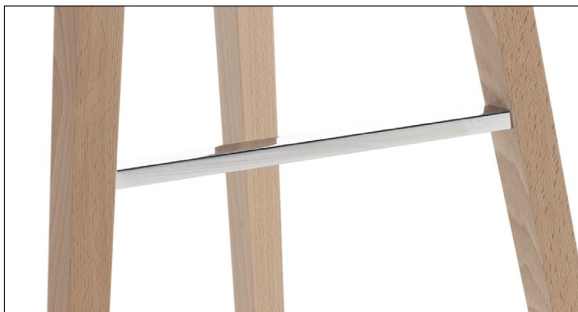

FEATURES

Frame

Solid wood Beech frame

Glides

Plastic glides are standard
Optional felt glides **CI-Felt** are available.

Shell

Polypropylene shell with slightly textured surface on front of seat, and back is a glossy smooth color. Available in 3 colors **CI-White**, **CI-Stone**, and **CI-Lava**.

Chrome Footrest

CIRCO Series

Example: item number CI-1000 = CI-1000

Item	Description	Dimensions	inches			Yardage / Square Feet	Shipping Weight
			w	d	h		
CI-1000	Barstool Plastic Seat Beech Frame BAR Height	Outside Seat	16 1/2	16 3/4	36 3/4 29 5/8	-	17 lbs.