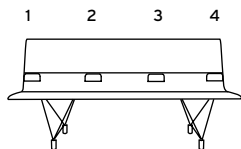

AERO Lounge Series

Example: item number **AE-8300** + wood suffix **-MM** = **AE-8300-MM**

Item	Description	Dimensions	w	inches d	h	Shipping Weight
AE-8300	Wood Arm	Outside Arm	4	12 1/2	1 1/4 23 1/8	2 lbs.
		NOTE: SPECIFY ARM LOCATION ON UNIT				
List Price -MM Maple 230						

Item	Description	Dimensions	w	inches d	h	Shipping Weight
AE-8310	Black Polyurethane Arm	Outside Arm	4	12 1/2	1 1/4 23 1/8	2 lbs.
		NOTE: SPECIFY ARM LOCATION ON UNIT				
List Price BLACK POLYURETHANE 259						

Item	Description	Dimensions	w	inches d	h	Yardage / Square Feet	Shipping Weight
AE-8320	Upholstered Arm	Outside Arm	4	12 1/2	1 1/4 23 1/8	1/8 yds. / 2 sq. ft.	2 lbs.
		NOTE: SPECIFY ARM LOCATION ON UNIT					
List Price Grades COM/COL <table border="1"> <thead> <tr> <th></th> <th>A</th> <th>B</th> <th>C</th> <th>D</th> <th>E</th> <th>F</th> <th>G</th> <th>H</th> <th>I</th> <th>J</th> <th>K</th> <th>L</th> </tr> </thead> <tbody> <tr> <td></td> <td>251</td> <td>255</td> <td>259</td> <td>263</td> <td>267</td> <td>271</td> <td>275</td> <td>279</td> <td>283</td> <td>287</td> <td>291</td> <td>295</td> <td>299</td> </tr> </tbody> </table>							

ARM POSTIONS