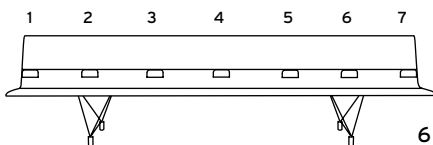

Item	Description	Dimensions	w	inches d	h	Yardage / Square Feet	Shipping Weight																											
AE-8320	Upholstered Arm	Outside Arm	4	12 1/2	1 1/4 23 1/8	1/8 yds. / 2 sq. ft.	2 lbs.																											
		<p>NOTE: SPECIFY ARM LOCATION ON UNIT</p>																																
<p>List Price Grades COM/COL</p> <table border="1"> <thead> <tr> <th></th> <th>A</th> <th>B</th> <th>C</th> <th>D</th> <th>E</th> <th>F</th> <th>G</th> <th>H</th> <th>I</th> <th>J</th> <th>K</th> <th>L</th> </tr> </thead> <tbody> <tr> <td></td> <td>251</td> <td>255</td> <td>259</td> <td>263</td> <td>267</td> <td>271</td> <td>275</td> <td>279</td> <td>283</td> <td>287</td> <td>291</td> <td>295</td> <td>299</td> </tr> </tbody> </table>									A	B	C	D	E	F	G	H	I	J	K	L		251	255	259	263	267	271	275	279	283	287	291	295	299
	A	B	C	D	E	F	G	H	I	J	K	L																						
	251	255	259	263	267	271	275	279	283	287	291	295	299																					

ARM POSTIONS

3 Seater

4 Seater

5 Seater

6 Seater

7 Seater

Required to Specify

Wood Arm Finishes :