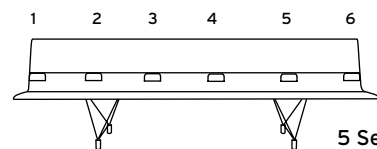

AERO Lounge Series

Example: item number **AE-8300** + wood suffix **-MM** = **AE-8300-MM**

Item	Description	Dimensions	w	inches d	h	Shipping Weight
AE-8300	Wood Arm	Outside Arm	4	12 1/2	1 1/4 23 1/8	2 lbs.
		NOTE: SPECIFY ARM LOCATION ON UNIT				
List Price -MM Maple 230						

Item	Description	Dimensions	w	inches d	h	Shipping Weight
AE-8310	Black Polyurethane Arm	Outside Arm	4	12 1/2	1 1/4 23 1/8	2 lbs.
		NOTE: SPECIFY ARM LOCATION ON UNIT				
List Price BLACK POLYURETHANE 259						

Item	Description	Dimensions	w	inches d	h	Yardage / Square Feet	Shipping Weight
AE-8320	Upholstered Arm	Outside Arm	4	12 1/2	1 1/4 23 1/8	1/8 yds. / 2 sq. ft.	2 lbs.
		NOTE: SPECIFY ARM LOCATION ON UNIT					
List Price Grades COM/COL <table border="1"> <thead> <tr> <th></th> <th>A</th> <th>B</th> <th>C</th> <th>D</th> <th>E</th> <th>F</th> <th>G</th> <th>H</th> <th>I</th> <th>J</th> <th>K</th> <th>L</th> </tr> </thead> <tbody> <tr> <td></td> <td>251</td> <td>255</td> <td>259</td> <td>263</td> <td>267</td> <td>271</td> <td>275</td> <td>279</td> <td>283</td> <td>287</td> <td>291</td> <td>295</td> <td>299</td> </tr> </tbody> </table>							

ARM POSTIONS

5 Seater

Required to Specify

Wood Arm Finishes :

Maple -MM   101 Natural Maple
102 Light Maple

- only for AE-8300