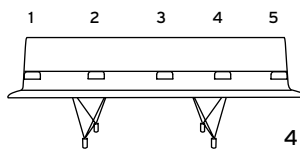

AERO Lounge Series

Example: item number **AE-8300** + wood suffix **-MM** = **AE-8300-MM**

Item	Description	Dimensions	w	inches d	h	Shipping Weight
AE-8300	Wood Arm	Outside Arm	4	12 1/2	1 1/4 23 1/8	2 lbs.
		NOTE: SPECIFY ARM LOCATION ON UNIT				
List Price -MM Maple 230						

Item	Description	Dimensions	w	inches d	h	Shipping Weight
AE-8310	Black Polyurethane Arm	Outside Arm	4	12 1/2	1 1/4 23 1/8	2 lbs.
		NOTE: SPECIFY ARM LOCATION ON UNIT				
List Price BLACK POLYURETHANE 259						

Item	Description	Dimensions	w	inches d	h	Yardage / Square Feet	Shipping Weight
AE-8320	Upholstered Arm	Outside Arm	4	12 1/2	1 1/4 23 1/8	1/8 yds. / 2 sq. ft.	2 lbs.
		NOTE: SPECIFY ARM LOCATION ON UNIT					
List Price Grades COM/COL <table border="1"> <thead> <tr> <th></th> <th>A</th> <th>B</th> <th>C</th> <th>D</th> <th>E</th> <th>F</th> <th>G</th> <th>H</th> <th>I</th> <th>J</th> <th>K</th> <th>L</th> </tr> </thead> <tbody> <tr> <td></td> <td>251</td> <td>255</td> <td>259</td> <td>263</td> <td>267</td> <td>271</td> <td>275</td> <td>279</td> <td>283</td> <td>287</td> <td>291</td> <td>295</td> <td>299</td> </tr> </tbody> </table>							

ARM POSTIONS

Required to Specify

Wood Arm Finishes :

Maple -MM   101 Natural Maple
102 Light Maple

- only for AE-8300