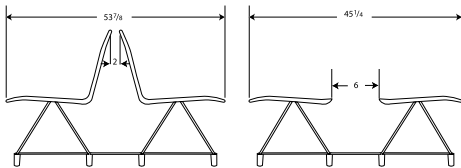

Maple -MM 101 Natural Maple
102 Light Maple

- only for AE-8300

AERO Lounge Series

Example: item number AE-8400-L = AE-8400-L

Item	Description	Dimensions	inches			Shipping Weight
			w	d	h	
AE-8400-L AE-8400-R	End Table	Outside	14 ³ / ₄		19 ¹ / ₂	15 lbs.

NOTE: Not available on Backless Benches. For Standard Benches only.

List Price
ALL ALUMINUM

771

Item	Description	Dimensions	inches			Shipping Weight
			w	d	h	
AE-8500	Linking Device Set of 2	Standard Bench Front to Front Width Backless Bench Front to Front Width	53 ⁷ / ₈			2 lbs.