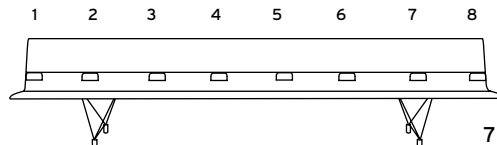

Item	Description	Dimensions	w	inches d	h	Yardage / Square Feet	Shipping Weight																											
AE-8320	Upholstered Arm	Outside Arm	4	12 1/2	1 1/4 23 1/8	1/8 yds. / 2 sq. ft.	2 lbs.																											
		<p>NOTE: SPECIFY ARM LOCATION ON UNIT</p>																																
<p>List Price Grades COM/COL</p> <table border="1"> <thead> <tr> <th></th> <th>A</th> <th>B</th> <th>C</th> <th>D</th> <th>E</th> <th>F</th> <th>G</th> <th>H</th> <th>I</th> <th>J</th> <th>K</th> <th>L</th> </tr> </thead> <tbody> <tr> <td></td> <td>251</td> <td>255</td> <td>259</td> <td>263</td> <td>267</td> <td>271</td> <td>275</td> <td>279</td> <td>283</td> <td>287</td> <td>291</td> <td>295</td> <td>299</td> </tr> </tbody> </table>									A	B	C	D	E	F	G	H	I	J	K	L		251	255	259	263	267	271	275	279	283	287	291	295	299
	A	B	C	D	E	F	G	H	I	J	K	L																						
	251	255	259	263	267	271	275	279	283	287	291	295	299																					

ARM POSTIONS

3 Seater

4 Seater

5 Seater

6 Seater

7 Seater

Required to Specify

Wood Arm Finishes :