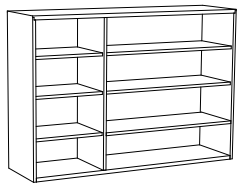

NOTE: Case suffix must appear before door suffix in model number. See example above.

Case Selection	List Price	Door Finish		
		-OA Oak	-WW Walnut	-PT Painted
-OA Oak		5495	N/A	5495
-WW Walnut		N/A	5495	5495
-PT Painted		5495	5495	5022

Standard Interior View