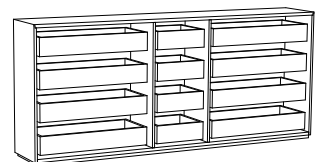

Hue-8525 / Hue-8020
Narrow Box Drawers /
Wide Box Drawers

- line art above shows maximum quantity allowed