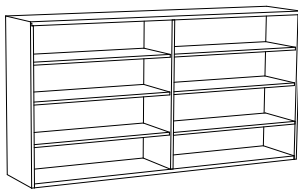

NOTE: Case suffix must appear before door suffix in model number. See example above.

Case Selection	List Price	Door Finish		
		-OA Oak	-WW Walnut	-PT Painted
-OA Oak		6549	N/A	6549
-WW Walnut		N/A	6549	6549
-PT Painted		6549	6549	5957

Standard Interior View