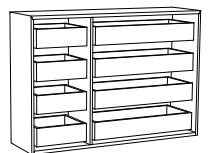

Hue-8515 / Hue-8020
Narrow Box Drawers /
Wide Box Drawers

- line art above shows maximum quantity allowed