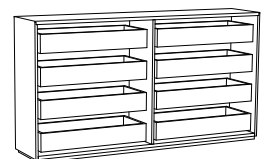

Hue-8020
Box Drawers

- line art above shows maximum quantity allowed