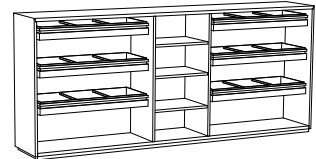

Hue-7020
Hanging File Frames