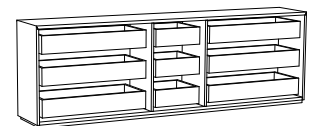

**Interior Options:**

- Shelves:** Hue-6020-OA Large Oak Shelf - \$177 per additional shelves - four large shelves come standard with unit
- Hue-6020-WW Large Walnut Shelf - \$177 per additional shelves - four large shelves come standard with unit
- Hue-6020-PT Large Painted Shelf - \$156 per additional shelves - four large shelves come standard with unit
- Hue-6525-OA Small Oak Shelf - \$120 per additional shelves - two small shelves come standard with unit
- Hue-6525-WW Small Walnut Shelf - \$120 per additional shelves - two small shelves come standard with unit
- Hue-6525-PT Small Painted Shelf - \$103 per additional shelves - two small shelves come standard with unit