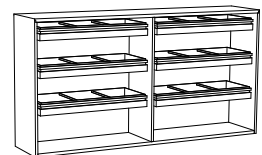

Hue-7020
Hanging File Frames