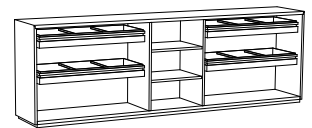

Hue-7020
Hanging File Frames

Interior Options:

- **Shelves:** Hue-6020-OA Large Oak Shelf - $177 per additional shelves - four large shelves come standard with unit
- Hue-6020-WW Large Walnut Shelf - $177 per additional shelves - four large shelves come standard with unit
- Hue-6020-PT Large Painted Shelf - $156 per additional shelves - four large shelves come standard with unit
- Hue-6525-OA Small Oak Shelf - $120 per additional shelves - two small shelves come standard with unit
- Hue-6525-WW Small Walnut Shelf - $120 per additional shelves - two small shelves come standard with unit
- Hue-6525-PT Small Painted Shelf - $103 per additional shelves - two small shelves come standard with unit