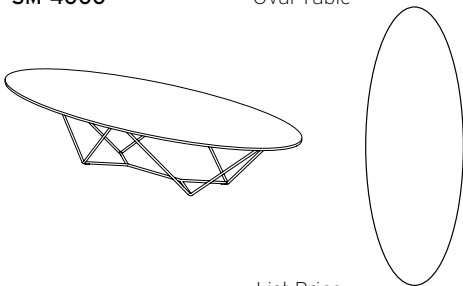

List Price	-BB	-MM	-OA	-WW	-ZZ	-AY	-PTOA
Finish		Wood Selection	Beech	Maple	Oak	Walnut	Zebrano	Acrylic	Painted Oak (<i>black only</i>)
-SL	Stainless Steel		1241	1241	1241	1241	1241	1649	1241
-PC	Powder Coat		1156	1156	1156	1156	1156	1563	1156

Item	Description	Dimensions	inches dia	h	Shipping Weight
SM-4000	Oval Table	Overall	70 ⁷/₈	28	79 lbs. Acrylic 38 lbs. Veneer