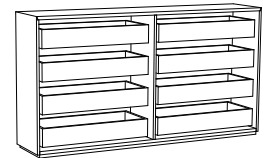

Hue-8020
Box Drawers

- line art above shows maximum quantity allowed