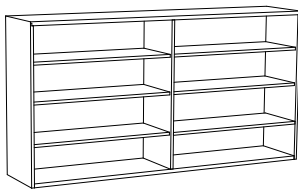

NOTE: Case suffix must appear before door suffix in model number. See example above.

Case Selection	List Price	Door Finish		
		-OA	-WW	-PT
		Oak	Walnut	Painted
-OA Oak		6549	N/A	6549
-WW Walnut		N/A	6549	6549
-PT Painted		6549	6549	5957

Standard Interior View