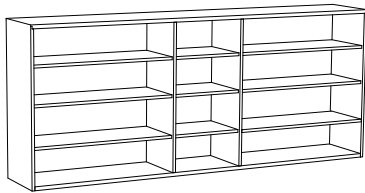

NOTE: Case suffix must appear before door suffix in model number. See example above.

Case Selection	List Price	Door Finish		
		-OA	-WW	-PT
		Oak	Walnut	Painted
-OA Oak		7803	N/A	7803
-WW Walnut		N/A	7803	7803
-PT Painted		7803	7803	7058

Standard Interior View