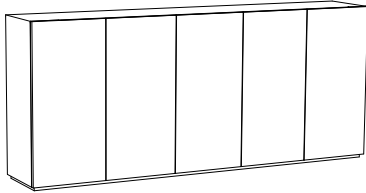

Hue-7020  
Hanging File Frames

Hue-8020  
Box Drawers

- line art above shows maximum quantity allowed

Hue-Lock-3

Example: item number Hue-3098 + case suffix -OA + door suffix -PT = Hue-3098-OA-PT

Item	Description	Dimensions	inches			Shipping Weight
			w	d	h	
Hue-3098	Highboard Hinged Doors	Outside	98 <sup>3</sup> / <sub>8</sub>	17 <sup>3</sup> / <sub>4</sub>	42 <sup>1</sup> / <sub>8</sub>	748 lbs.