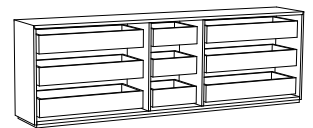

**Hue-7020**  
Hanging File Frames

**Hue-8525 / Hue-8020**  
Narrow Box Drawers /  
Wide Box Drawers

**Interior Options:**

**Shelves:** Hue-6020-OA Large Oak Shelf - \$177 per additional shelves - *four large shelves come standard with unit*  
 Hue-6020-WW Large Walnut Shelf - \$177 per additional shelves - *four large shelves come standard with unit*  
 Hue-6020-PT Large Painted Shelf - \$156 per additional shelves - *four large shelves come standard with unit*  
 Hue-6525-OA Small Oak Shelf - \$120 per additional shelves - *two small shelves come standard with unit*  
 Hue-6525-WW Small Walnut Shelf - \$120 per additional shelves - *two small shelves come standard with unit*  
 Hue-6525-PT Small Painted Shelf - \$103 per additional shelves - *two small shelves come standard with unit*