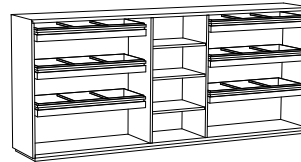

Options (specify only if preferred)

Finished Back : Hue-FBPL27-OA - $1678 – Oak finished back
Hue-FBPL27-WW - $1678 – Walnut finished back
Hue-FBPL27-PT - $1483 – Painted finished back

Hue-7020
Hanging File Frames