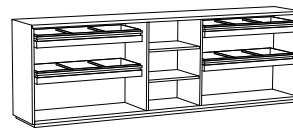

**Hue-7020**  
Hanging File Frames

**Hue-8525 / Hue-8020**  
Narrow Box Drawers /  
Wide Box Drawers

**Interior Options:**

**Shelves:** Hue-6020-OA Large Oak Shelf - \$177 per additional shelves - *four large shelves come standard with unit*  
 Hue-6020-WW Large Walnut Shelf - \$177 per additional shelves - *four large shelves come standard with unit*  
 Hue-6020-PT Large Painted Shelf - \$156 per additional shelves - *four large shelves come standard with unit*  
 Hue-6525-OA Small Oak Shelf - \$120 per additional shelves - *two small shelves come standard with unit*  
 Hue-6525-WW Small Walnut Shelf - \$120 per additional shelves - *two small shelves come standard with unit*  
 Hue-6525-PT Small Painted Shelf - \$103 per additional shelves - *two small shelves come standard with unit*