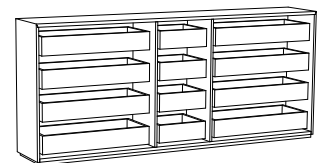

Hue-8525 / Hue-8020  
Narrow Box Drawers /  
Wide Box Drawers

**Interior Options:**

**Shelves:** Hue-6020-OA Large Oak Shelf - \$177 per additional shelves - six large shelves come standard with unit  
 Hue-6020-WW Large Walnut Shelf - \$177 per additional shelves - six large shelves come standard with unit  
 Hue-6020-PT Large Painted Shelf - \$156 per additional shelves - six large shelves come standard with unit  
 Hue-6525-OA Small Oak Shelf - \$120 per additional shelves - three small shelves come standard with unit  
 Hue-6525-WW Small Walnut Shelf - \$120 per additional shelves - three small shelves come standard with unit  
 Hue-6525-PT Small Painted Shelf - \$103 per additional shelves - three small shelves come standard with unit