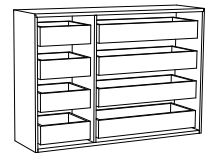

Hue-8515 / Hue-8020
Narrow Box Drawers /
Wide Box Drawers

- line art above shows maximum quantity allowed